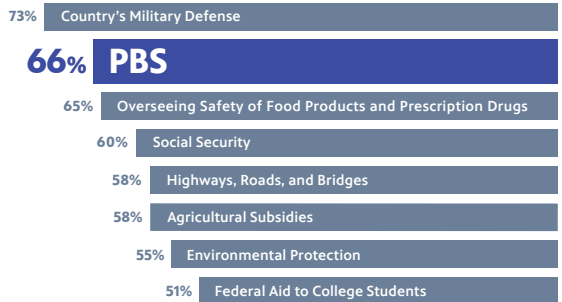

This survey was developed by PBS and conducted online within the United States by Proof Insights (formerly M&RR) fielded 31 questions during the window of January 4-15, 2024. The survey was conducted among a sample of 1,019 adults ages 18+, 498 men, 517 women, and 4 respondents preferred to self-identify. The results are weighted to be nationally representative of the U.S. adult population.

Often people will ask you to ask your lawmaker to support something, that is not what I doing. I am asking you to THANK our federal and state lawmakers for their support. Support for PBS has often been one of the few areas where lawmakers of both parties come together and agree that the work PBS does is essential to the health and wellbeing of their constituents. That is why I am asking that if you know a lawmaker, see one out in public, or even correspond with them, please thank them for their support of PBS. They help make the work of PBS possible just like you. Public support for PBS and KMOS is why we say “this was made possible by viewers like you” because it truly is, and we thank you!