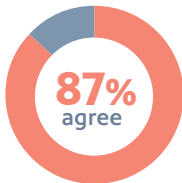

As we enter the new year, I want to take a moment to recognize all of you who have donated to KMOS to keep PBS strong in central Missouri. We are nearing 5,000 donors for the first time in KMOS' history. KMOS provides high quality educational, news and entertainment programming to nearly one million people across central Missouri. We couldn't do it without the support of donors and viewers like you.

We also couldn't do it without the support from grants we receive from both the state and federal government. The state of Missouri provides us with a grant that is passed through from the taxes received from the non-local artists and entertainers who perform in the state - but not from individual taxpayers. Each year we also receive a significant grant from the Corporation for Public Broadcasting. This helps us purchase programming, maintain equipment, and keep the lights on. These grants make up nearly 50% of our yearly operating budget and are essential to keeping KMOS PBS on the air.

MEMBER NEWS AND UPDATES

Josh Tomlinson
General Manager
tomlinson@ucmo.edu

Americans rate PBS highly in terms of value for tax dollars.

PBS stations provide an excellent value to communities.